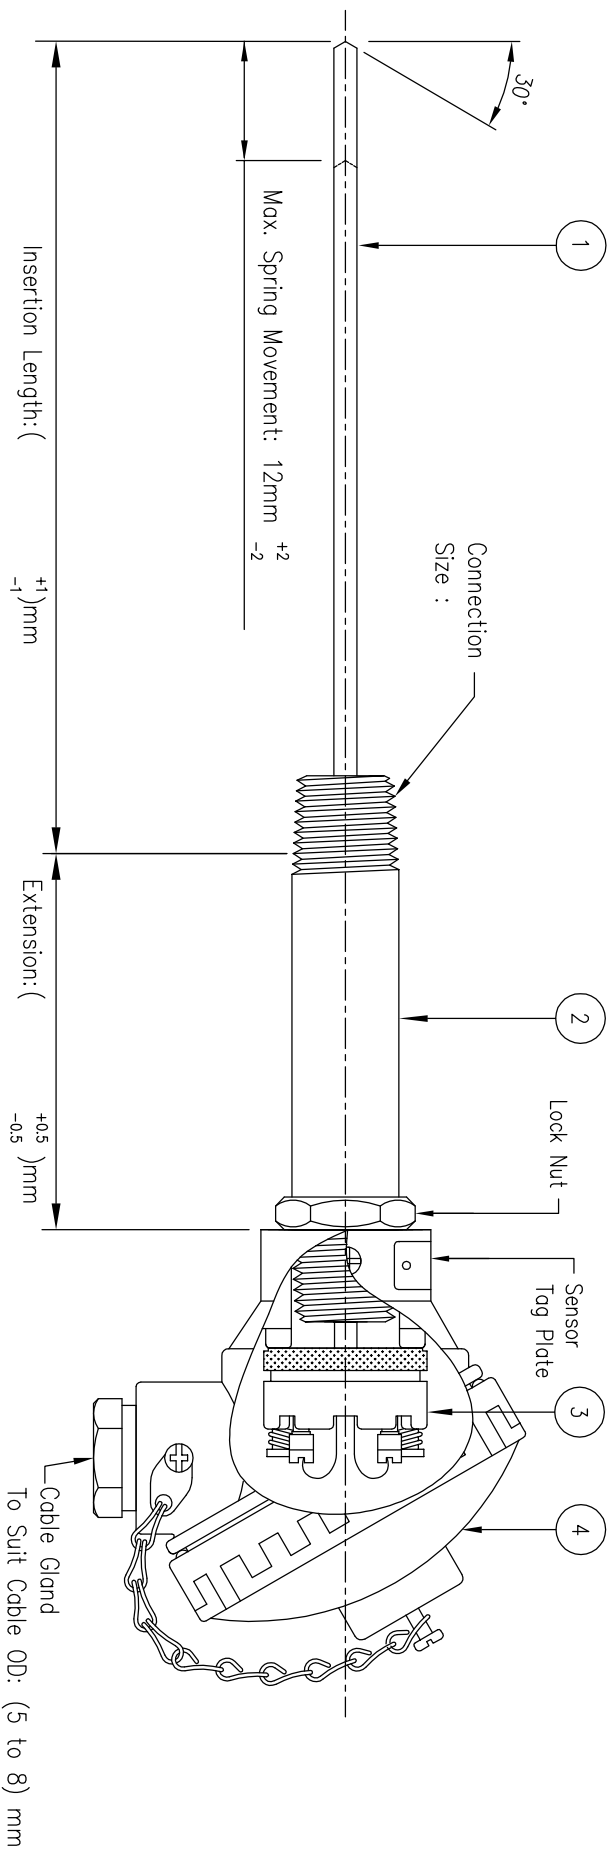

If in doubt – Ask

Dimensions in Millimeters Unless Otherwise Stated

Do Not Scale This Drawing

Model No **TE21**

4	Enclosure	Die Cast Aluminium	KNE Head, IP68, Weather Proof, Colour: Blue ()/Silver ()	Base Plate Spring Loaded Type, Temperature Sensor Assembly c/w Plain Nipple			
3	Base Plate Spring, Ceramic Terminal Block			Tolerance	Length < 1 mtr (±1mm), 1 mtr < Length (±2mm) < 2 mtr	ACEZ SENSING PTE LTD 28E PENJURU CLOSE, #01-04 SINGAPORE 609133 TEL: 65-6265 1588 FAX : 65-6264 3992 Website : www.acezsensing.com	
2	Plain Nipple			CUSTOMER			
1	MI () / Tube (), Ø mm			Wai Lin	Toe Toe Lwin	QUOTATION NO.	
S/N	DESCRIPTION	MATERIAL	QTY.	REMARK	DRAWN BY	APPROVED BY	STD DWG NO. TE21-3